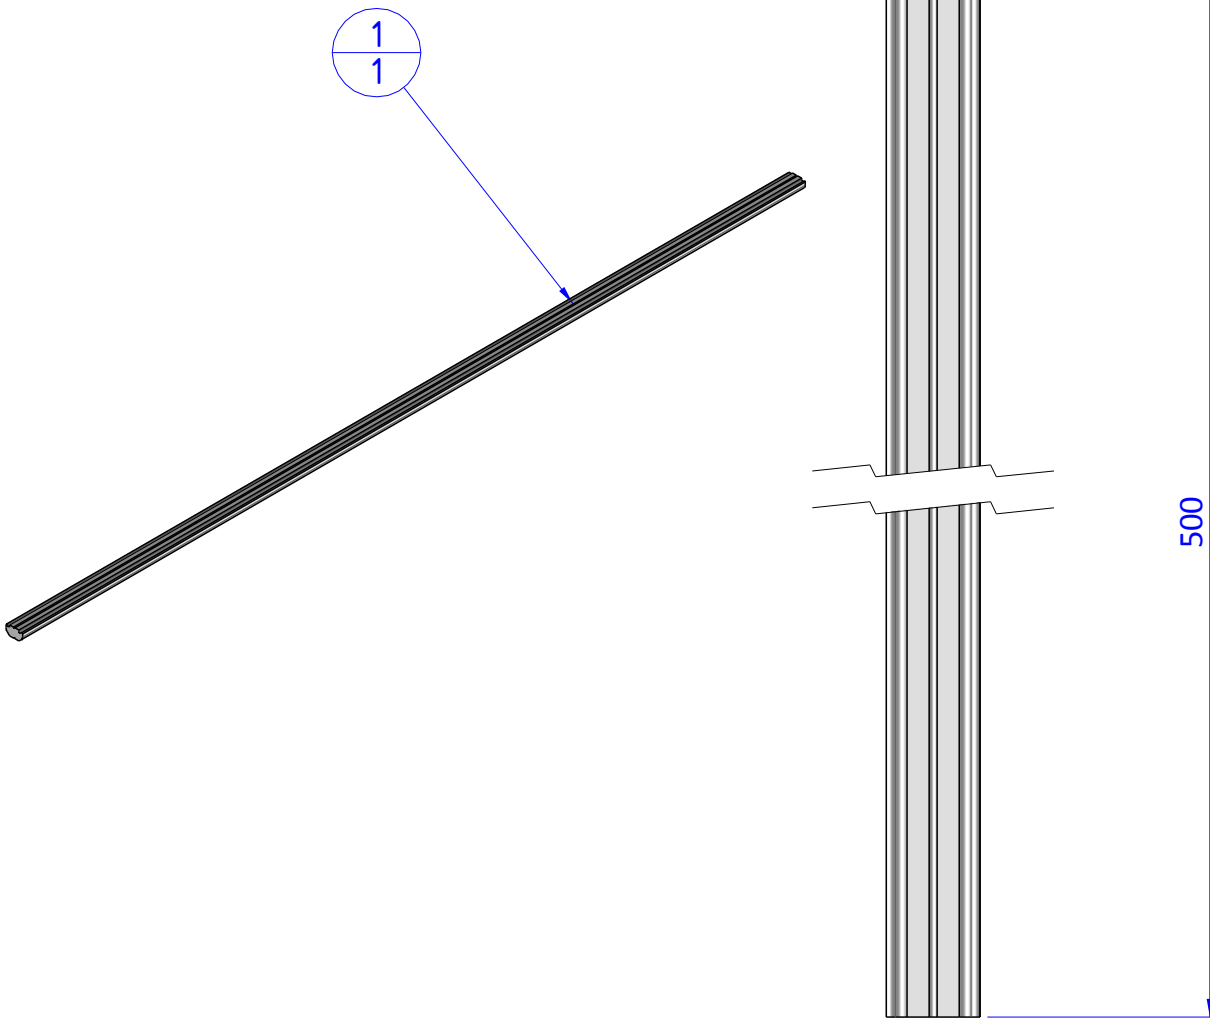

THE PROPERTY OF THE DRAWING IS ESTABLISHED BY LAW. IT IS FORBIDDEN TO PRODUCE OR SHOW IT TO THIRD PART. WITHOUT A WRITTEN AGREEMENT.

Item	Name	Q.ty
1	GWP.500	1

DESIGNED FROM		REVIEW
FPSERVICES		A / 2
DATE	WEIGHT	
12/10/2018	0,212kg	
CODE		
CA.GWP.500		

Format A4
UNI 936-76

GENERAL TOLERANCE	DESCRIPTION
UNI - ISO 2768	CA.GWP.500
CLASSE f	