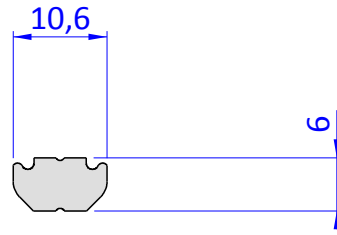

THE PROPERTY OF THE DRAWING IS ESTABLISHED BY LAW. IT IS FORBIDDEN TO PRODUCE OR SHOW IT TO THIRD PART. WITHOUT A WRITTEN AGREEMENT.

Item	Name	Q.ty
1	GWP.500	1

DESIGNED FROM		REVIEW
FPSERVICES		A / 2
DATE	WEIGHT	
12/10/2018	0,212kg	
CODE		
CA.GWP.500		

Format A4
UNI 936-76

GENERAL TOLERANCE	DESCRIPTION
UNI - ISO 2768	CA.GWP.500
CLASSE f	